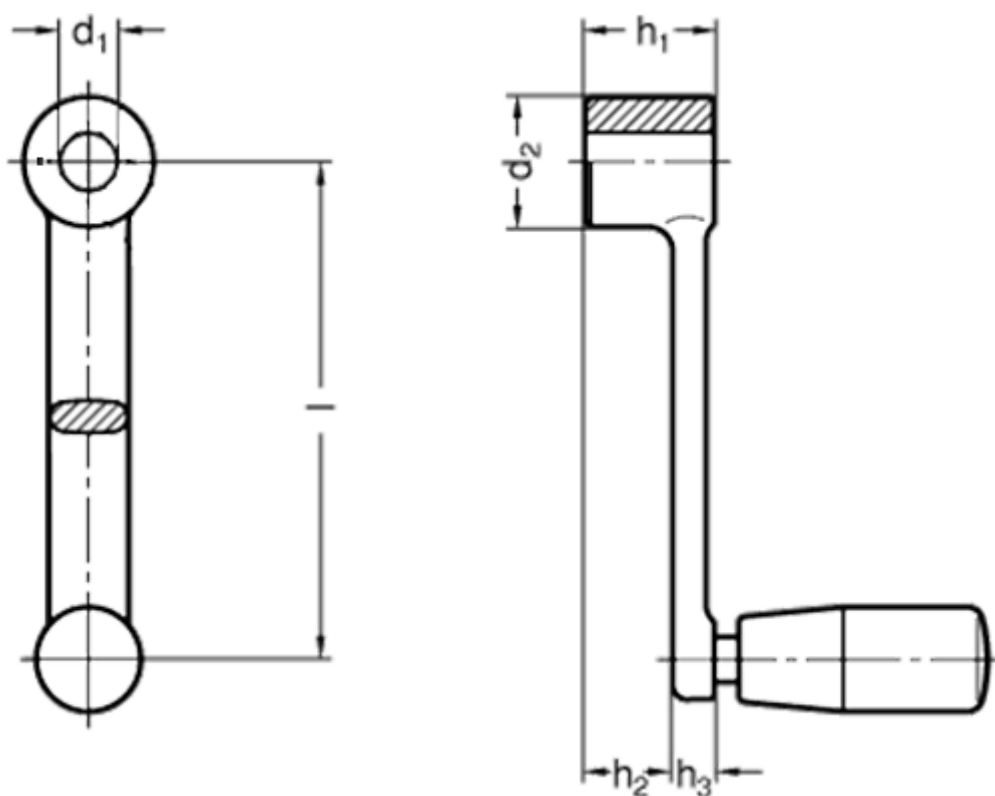

Data Sheet

Article number: 201567317
Description: E+G Crank handle
GN 269-160-B17

Measures

d_1	= 17
d_2	= 32
h_1	= 32
h_2	= 22.6
h_3	= 9
Handle	= 23
l	= 160